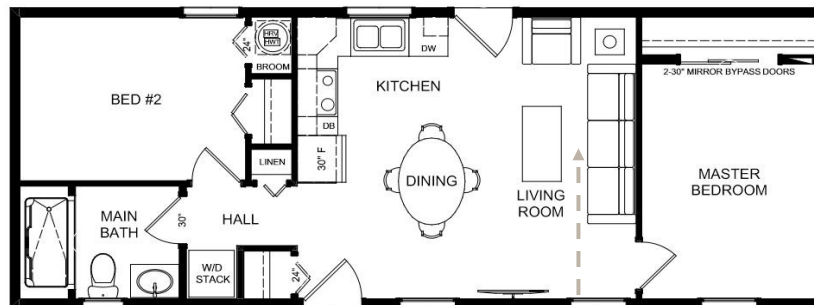

The PINEVIEW

Transitional Mini Home

42x16 Mini Home 672sf / 2bed / 1bath

- Central dormer with pilasters
- 1/2 glass vented insert in front entry door
- Compact L-shaped kitchen
- Space-saving living room with back door
- Master bedroom with double-door bypass
- Spare bedroom with bifold closet
- 3pc bath with 5' dometop tub
- Convenient stack washer/dryer alcove