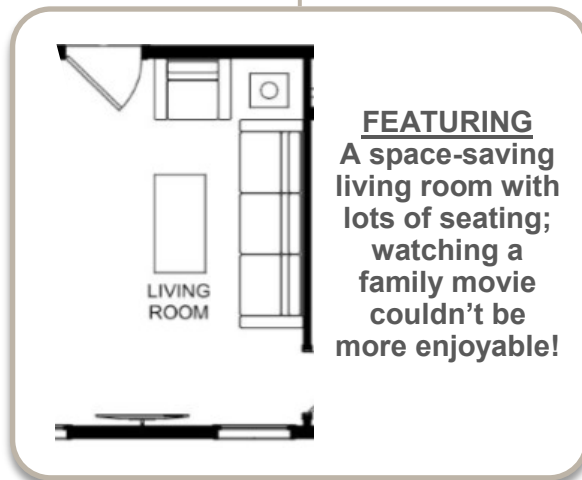

The PINEVIEW

Transitional Mini Home

42x16 Mini Home 672sf / 2bed / 1bath

- Central dormer with pilasters
- 1/2 glass vented insert in front entry door
- Compact L-shaped kitchen
- Space-saving living room with back door
- Master bedroom with double-door bypass
- Spare bedroom with bifold closet
- 3pc bath with 5' dometop tub
- Convenient stack washer/dryer alcove