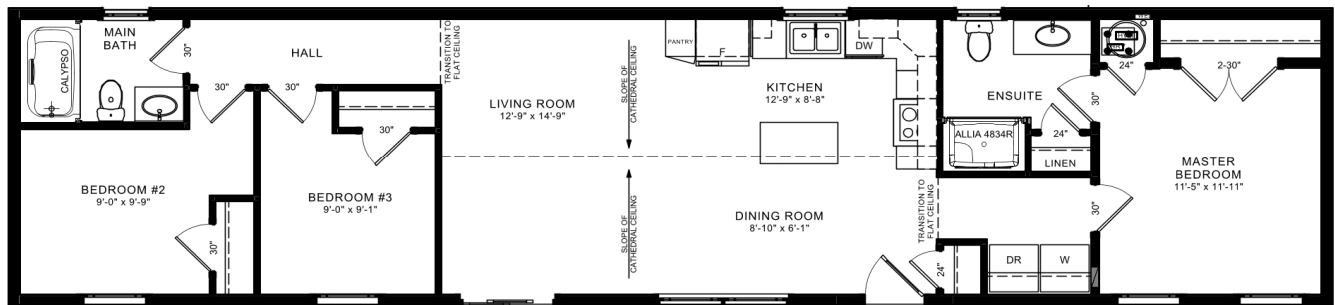

The SPRUCE GROVE

Colonial Mini Home

68x16 Mini Home 1088sf / 3bed / 1bath

- Large dormer with faux stone
- 36" glass insert in front entry door
- Double windows with traditional grills
- Efficient kitchen with island and pantry
- Open concept living and dining area
- Master bedroom with double-door closet
- 2 spare bedrooms with large closets
- Main bath with 5' dome top tub
- Ensuite with 48" shower and large vanity

FEATURING a large, centrally located dormer, framed with pilasters on both sides and accented with faux stone siding

*Save on sq/ft costs
with this model*

110 First Plymouth Rd, Woodstock NB - 1(833)905-7700