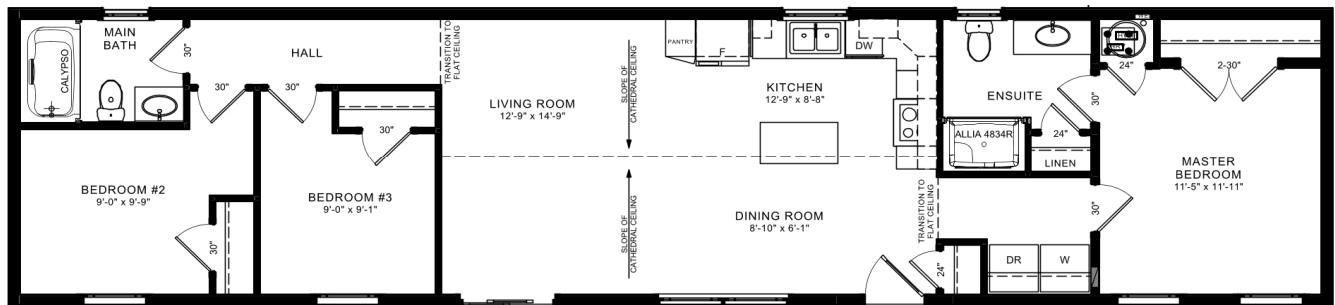

# The SPRUCE GROVE

Colonial Mini Home

## 68x16 Mini Home 1088sf / 3bed / 1bath

- Large dormer with faux stone
- 36" glass insert in front entry door
- Double windows with traditional grills
- Efficient kitchen with island and pantry
- Open concept living and dining area
- Master bedroom with double-door closet
- 2 spare bedrooms with large closets
- Main bath with 5' dome top tub
- Ensuite with 48" shower and large vanity

**FEATURING** a large, centrally located dormer, framed with pilasters on both sides and accented with faux stone siding

*Save on sq/ft costs  
with this model*

110 First Plymouth Rd, Woodstock NB - 1(833)905-7700