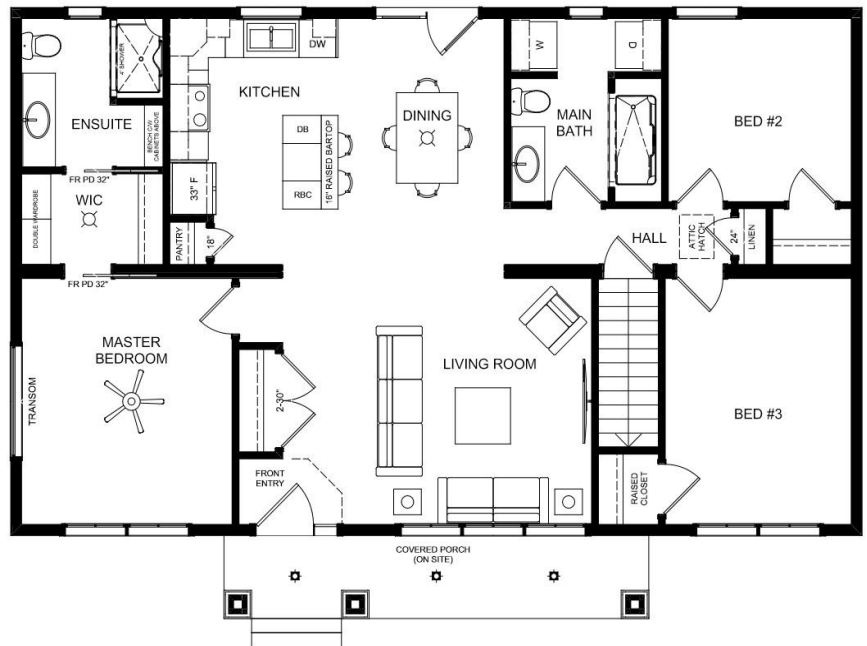

## 46x28 Ranch 1344sf / 3bed / 2bath

- Double step-back dormer over porch
- Vertical siding and faux stone accents
- Dormer accent and tapered columns
- Craftsman 3 panel door custom grills
- Kitchen with block islands and pantry closet
- Master bedroom with transom
- Walk-through closet with wardrobe cabinets
- Ensuite with large vanity, shower and bench
- 2 spare bedrooms with over-sized closets
- Shared main bath with adjacent laundry