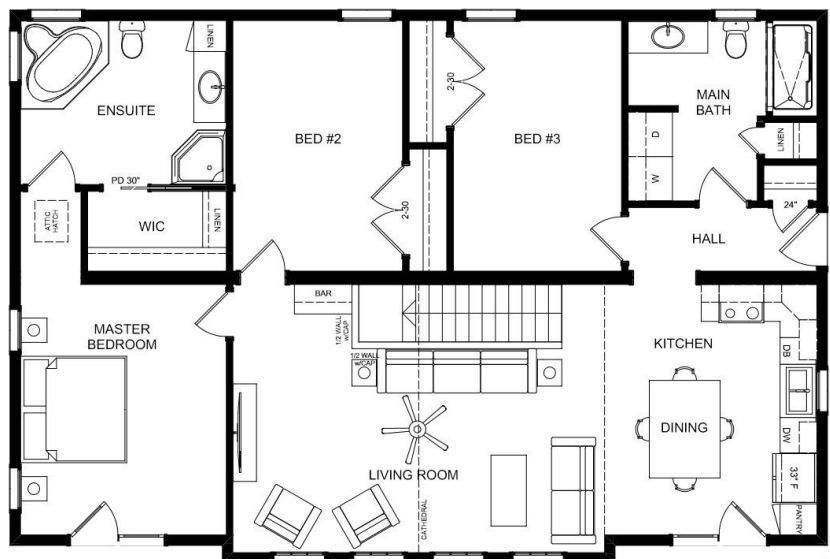

The CARLETON

Colonial Ranch

46x30 Ranch 1402sf / 3bed / 2bath

- Ribbed steel roofing (installed onsite)
- Large dormer with trapezoid windows
- Shake siding in dormer/bump-out area
- Two patio doors and full window grills
- Eat-in kitchen with pantry cabinet
- Bright central great room with dry bar
- Master bedroom with space for king size bed
- Commanding ensuite large vanity/linen cabinet
- Corner garden tub and corner shower
- Huge walk-in closet with shelving/pocket door
- 2 spare bedrooms with shared main bath