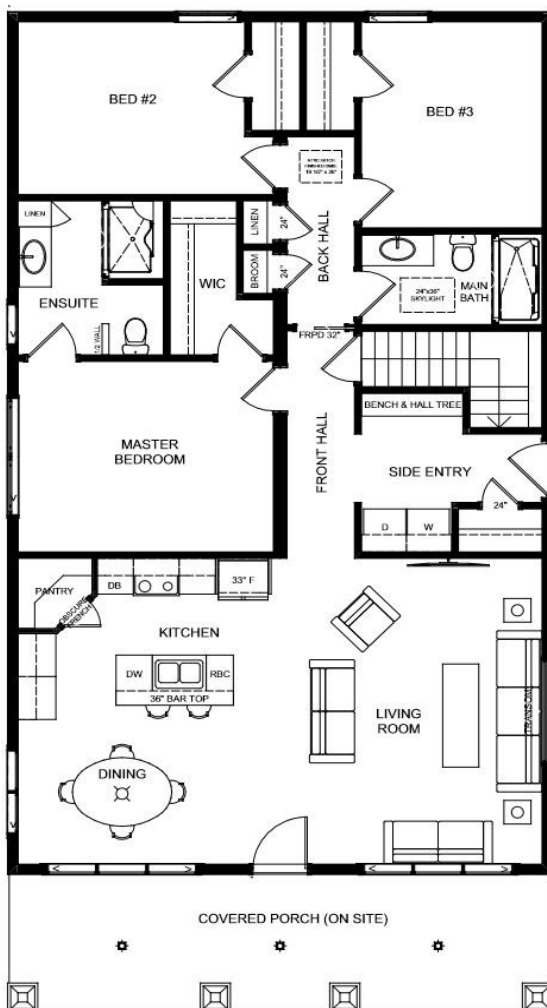

The ALPINE

Craftsman Ranch

50x30 Ranch 1500sf / 3bed / 2bath

- Full covered porch, railing and decking
- Craftsman tapered columns with faux stone
- Shakes and decorative window in dormer
- Triple casement windows with craftsman grills
- Craftsman 3 panel door with dentil shelf
- L-shaped kitchen with double-length island
- Corner pantry with angled shelving
- Open-concept living and dining area
- Master suite with large walk-in closet
- Roomy ensuite with linen cabinet/48" shower
- 2 spare bedrooms with large closets
- Bright main bath with large vanity and skylight
- Side entry mudroom custom bench